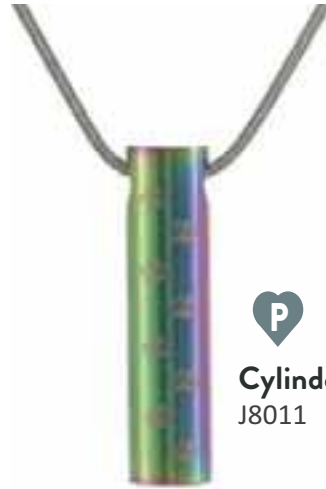

RAINBOW PAW PRINTS

MATERIAL: STAINLESS STEEL

	HEIGHT	DIAMETER	DEPTH	CAPACITY
Round	1.3"	.3"	.3"	Nominal
Heart	.8"	.8"	.2"	Nominal

Color variations will be seen on both pendants.

P
Cylinder
J8011