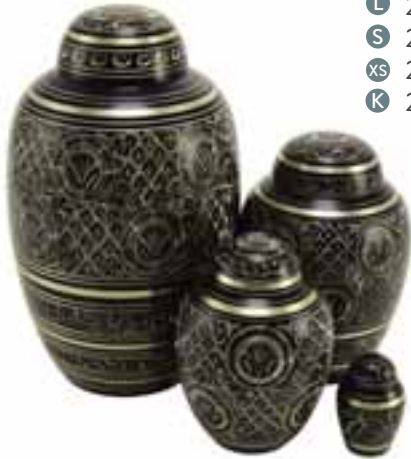

	Height	Width	Depth	Capacity
L	10.6"	6.3"	6.3"	190
S	6.8"	4.8"	4.8"	80
XS	5.3"	4.2"	4.2"	45
K	2.4"	1.7"	1.7"	Up to 5

Silver Embossed

- S 2639S
- XS 2639XS

Radiance® Series

- L 2502L
- S 2502S
- XS 2502XS
- K 2502K